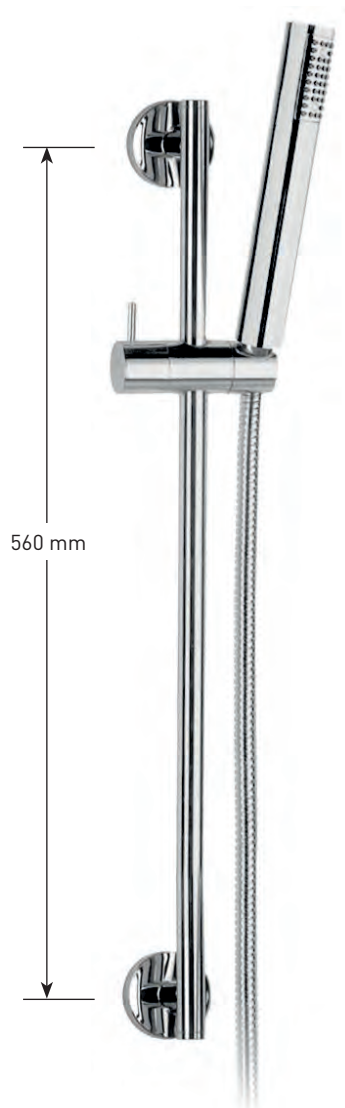

SALISCENDI

5000

Saliscendi ovale in ottone, scorrevole abs, doccia multigetto anticalcare in ABS.
Oval slide bar, in brass, with ABS multijet water softener shower.

Art.
5000

max 680 mm

5020

Saliscendi sez. quadrata completamente in ottone, scorrevole in ottone, doccia abs, regolabile.
Squared sliding rail.

Art.
5020

max 680 mm

5030

Saliscendi minimalista completamente in ottone, scorrevole in ottone, doccia multigetto abs, regolabile.
Round sliding rail.

Art.
5030

5040

Saliscendi sezione quadrata in ottone, scorrevole e doccetta in abs.
Squared sliding rail.

Art.

5040

5100

Saliscendi minimalista in ottone, scorrevole e doccetta abs.
Round sliding rail.

Art.

5100

5060

Saliscendi asta \varnothing 25 mm in ottone, scorrevole e doccetta multigetto in abs, regolabile.
Slide bar, in brass, with multijet water softener shower.

5145

Saliscendi in ottone, scorrevole e doccetta multigetto in abs.
Slide bar, in brass, with multijet water softener shower.

Art.

5145

550 mm

5150

Saliscendi stile antico completamente in ottone.
Old fashion sliding rail all in brass.