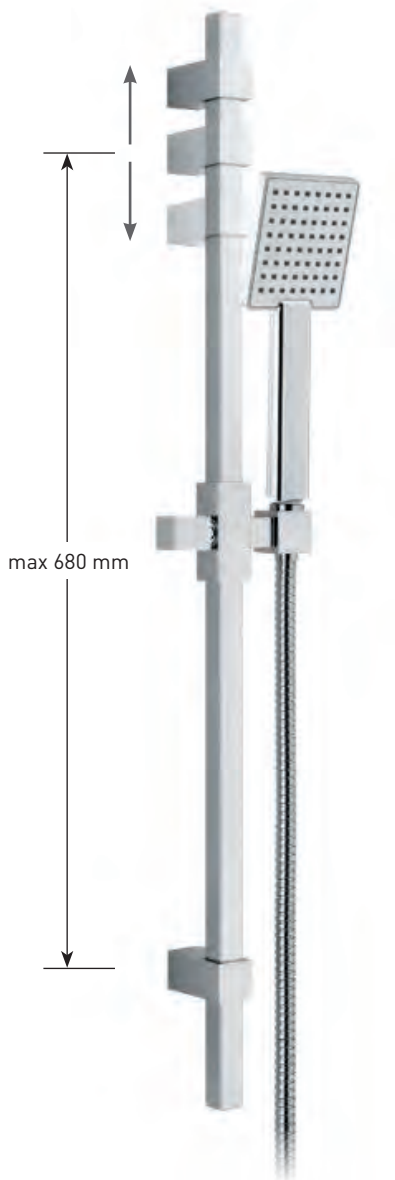

SALISCENDI

5000

Saliscendi ovale in ottone, scorrevole abs, doccia multigetto anticalcare in ABS.
Oval slide bar, in brass, with ABS multijet water softener shower.

Art.
5000

max 680 mm

5020

Saliscendi sez. quadrata completamente in ottone, scorrevole in ottone, doccia abs, regolabile.
Squared sliding rail.

Art.
5020

max 680 mm

5030

Saliscendi minimalista completamente in ottone, scorrevole in ottone, doccia multigetto abs, regolabile.
Round sliding rail.

Art.
5030

5040

Saliscendi sezione quadrata in ottone, scorrevole e doccetta in abs.
Squared sliding rail.

Art.

5040

5100

Saliscendi minimalista in ottone, scorrevole e doccetta abs.
Round sliding rail.

Art.

5100

5060

Saliscendi asta \varnothing 25 mm in ottone, scorrevole e doccetta multigetto in abs, regolabile.
Slide bar, in brass, with multijet water softener shower.

5145

Saliscendi in ottone, scorrevole e doccetta multigetto in abs.
Slide bar, in brass, with multijet water softener shower.

Art.

5145

550 mm

5150

Saliscendi stile antico completamente in ottone.
Old fashion sliding rail all in brass.