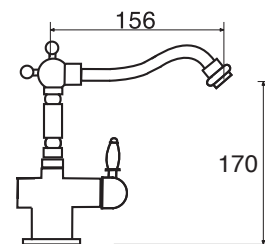

AN 35 BA

Monoforo bidet bocca antica con scarico click-clack
Hone hole bidet mixer high spout with click-clack waste
Bidet-einlochbatterie mit Ablaufventil click-clack

AN 35 BA

CR

BR - RA - NI

OR